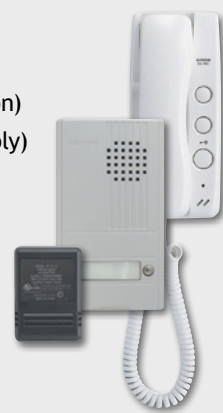

Components

Entrance Stations - Select 1

DA-1DS
1-Call Audio
Entrance
Station

DA-2DS
2-Call Audio
Entrance
Station

DA-4DS
4-Call Audio
Entrance
Station

- Vandal resistant construction
 - Direct select button(s)
 - Backlit directory
 - Connects to door strike
 - Hands-free communication
 - Surface mount
- 6-7/8" H 3-15/16" W 7/8" D

Master Station & Power Supply

DA-1MD
Audio Tenant
Station

- Handset for privacy
- 7-7/8" H
3-1/2" W
2-1/2" D

PT-1211C
15V AC
Transformer

3-1/16" H
2-3/8" W
1-7/8" D

Box Set - Includes:

- 1 DA-1DS (Door Station)
- 1 DA-1MD (Master Station)
- 1 PT-1211C (Power Supply)

DA-1AS
Single
Tenant
Box Set

Accessories

EL-12S
Electric
Door Strike

4-1/8" H
1" W
1-1/4" D

DAR-1
Call Extension
Sounder

4-3/4" H
3-7/16" W
1-1/8" D

Specifications

Power Source	15V AC - use PT-1211C	Door Release	9.5-20V AC, 20Ω or higher resistance - use EL-12S
Communication	Handset (full-duplex)	Calling	Electronic tone with adjustable volume or mute
Wire Type	Door to Tenant: 2-cond., overall shield - use Aiphone #822202 or 2-cond., low cap, PE insulation, solid, non-shielded - use Aiphone #871802 Power to Tenant: 2-cond., low cap, PE insulation, solid, non-shielded - use Aiphone #871802		
Wire Distance	Door Station / Door Strike to Tenant Station / Power Supply (cumulative): 360'(22AWG) 1,020'(18AWG) Power Supply to Tenant Station: 180'(22AWG) 510'(18AWG)		