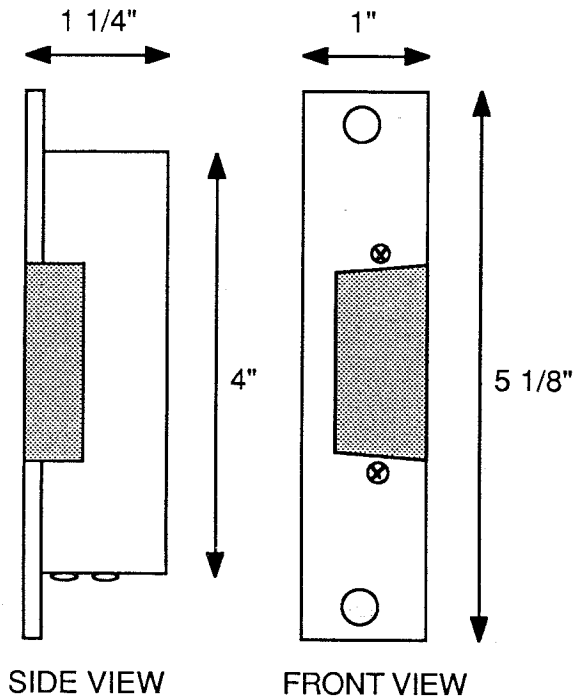

## SPECIFICATIONS EL-9S DOOR STRIKE

### Available Cylindrical Locks

Latch should not exceed  
1-3/32"H x 11/16"W x 3/4"L

POWER SOURCE:

12-16 Volts AC

Use AIPHONE PT-1210N  
Transformer

CURRENT CONSUMPTION:

300 mA @ 12 Volts AC

SURGE CURRENT: