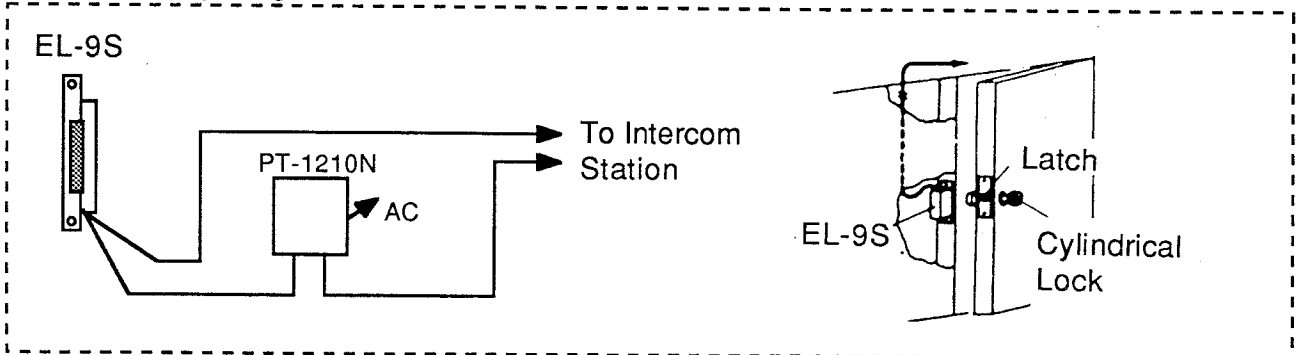

Sample Wiring Diagram

Aiphone Corporation
1700 130th Ave. N.E.
Bellevue, WA 98005
(206) 455-0510
FAX: (206) 455-0071

Communication systems for business, home & industry