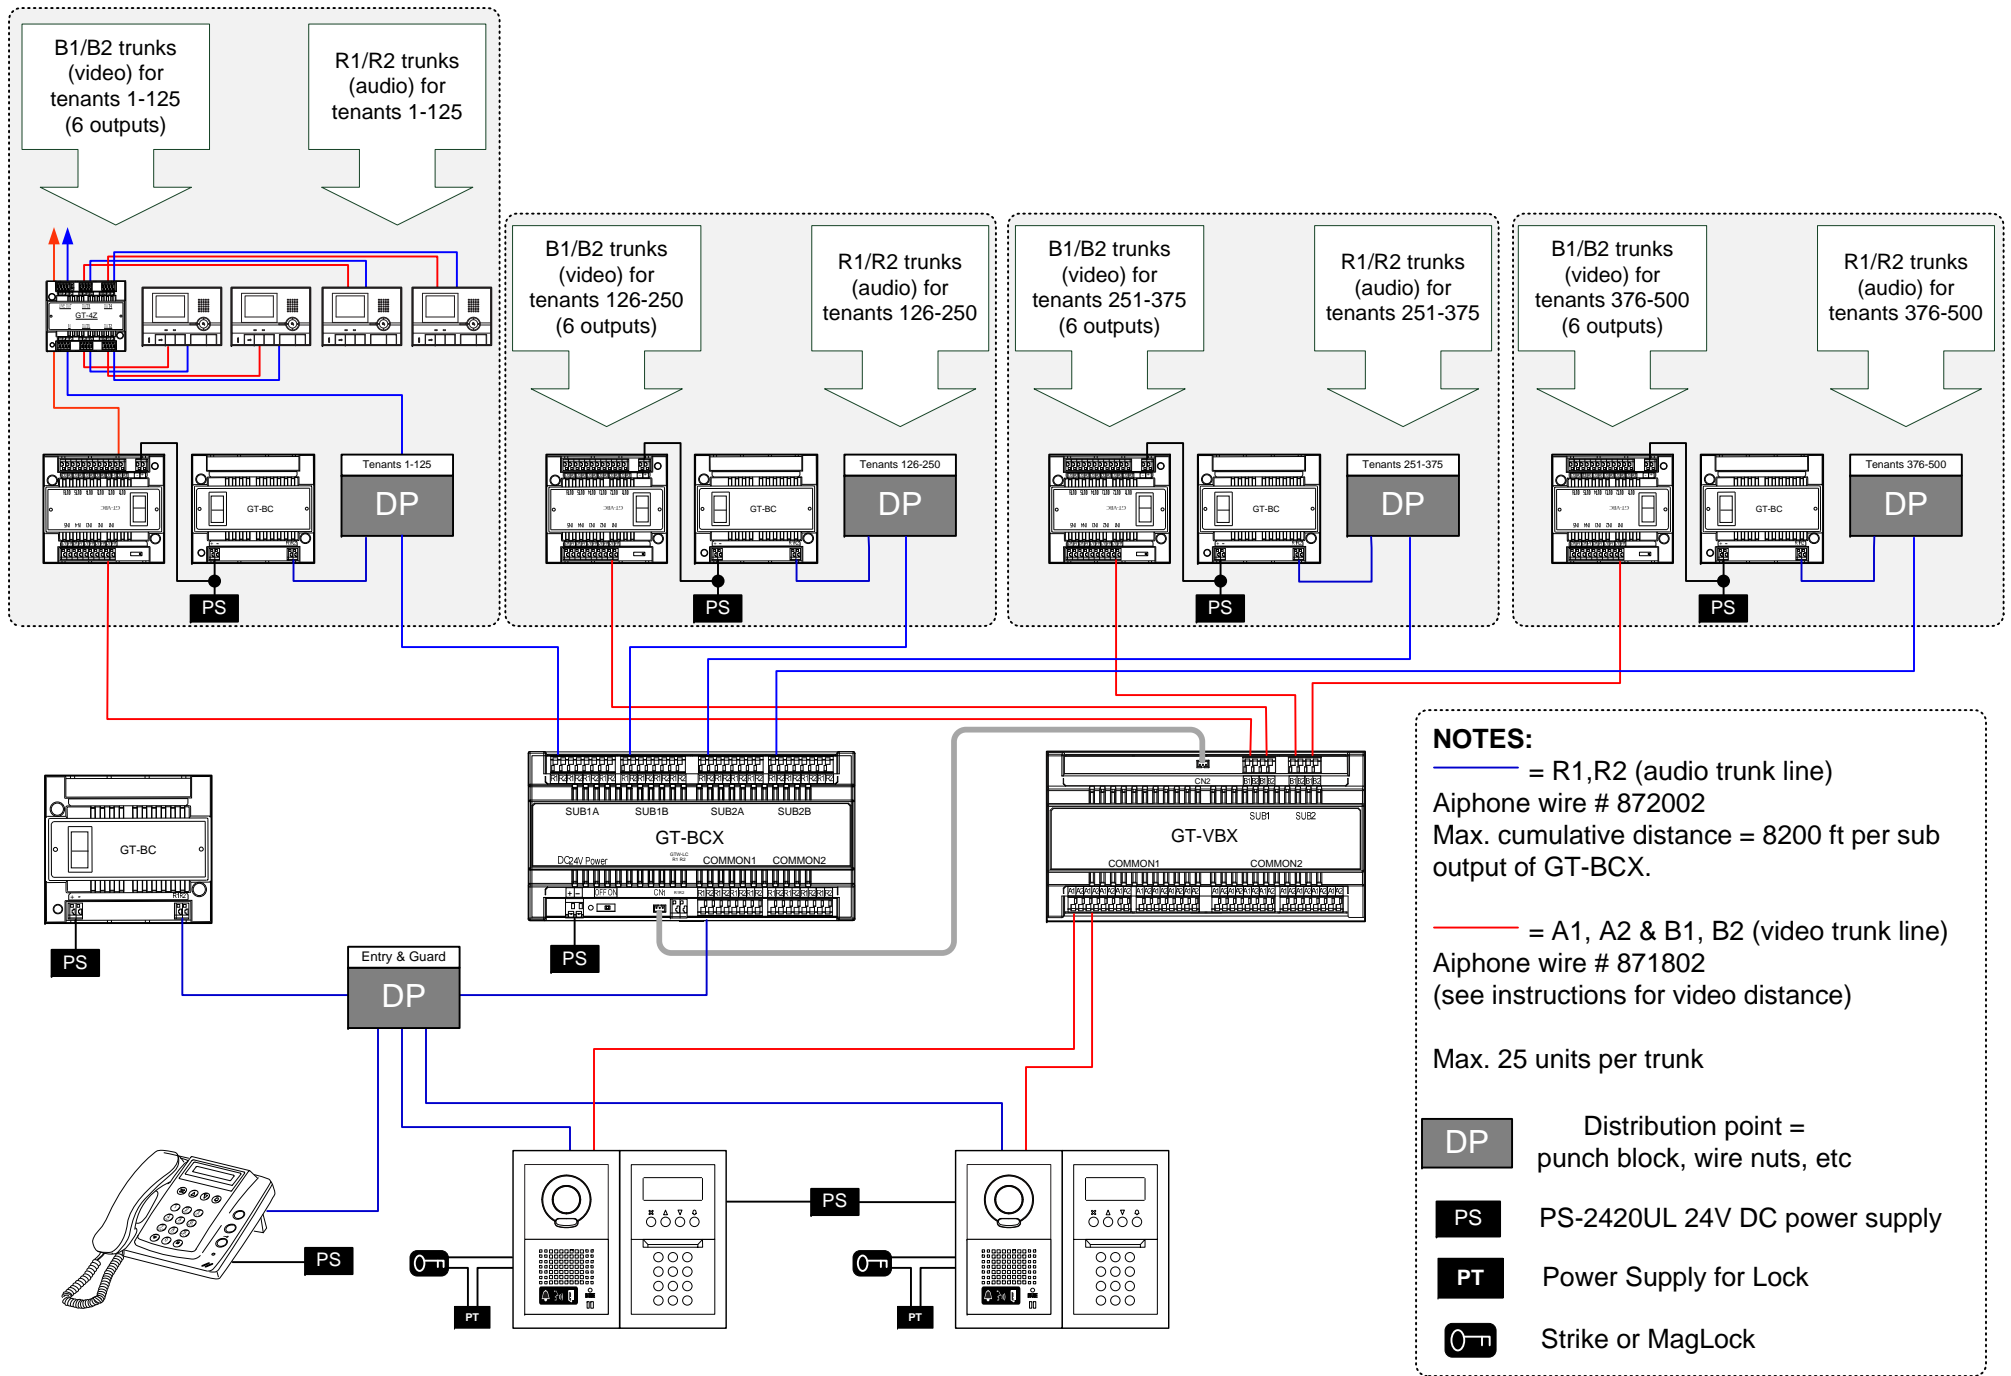

GTV Expanded Configuration

- NOTES:**
- = R1, R2 (audio trunk line)
Aiphone wire # 872002
Max. cumulative distance = 8200 ft per sub output of GT-BCX.
 - = A1, A2 & B1, B2 (video trunk line)
Aiphone wire # 871802
(see instructions for video distance)
 - Max. 25 units per trunk
 - DP** Distribution point = punch block, wire nuts, etc
 - PS** PS-2420UL 24V DC power supply
 - PT** Power Supply for Lock
 - PT** Strike or MagLock