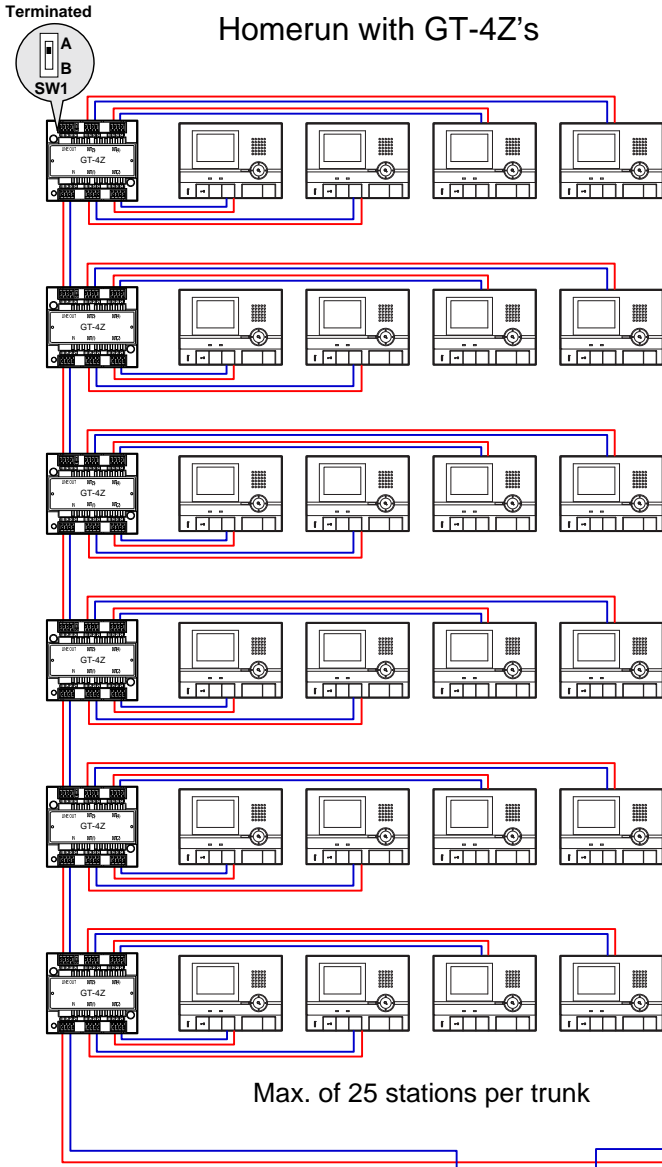

GTV Standard Configuration

- NOTES:**
- = R1, R2 (audio trunk line)
Aiphone wire # 872002
Max. cumulative distance = 8200 ft per sub output of GT-BCX.
 - = A1, A2 & B1, B2 (video trunk line)
Aiphone wire # 871802
(see instructions for video distance)
 - Max. 25 units per trunk
 - DP** Distribution point = punch block, wire nuts, etc
 - PS** PS-2420UL 24V DC power supply
 - PT** Power Supply for Lock
 - PT** Strike or MagLock