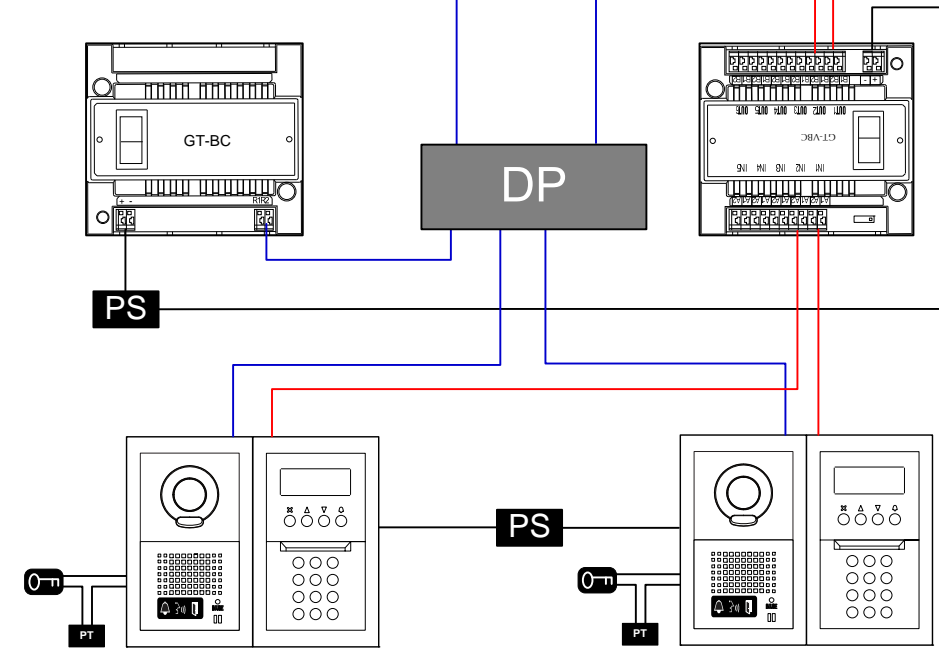

GTV Standard Configuration

- NOTES:**
- = R1, R2 (audio trunk line)
Aiphone wire # 872002
Max. cumulative distance = 8200 ft per sub output of GT-BCX.
 - = A1, A2 & B1, B2 (video trunk line)
Aiphone wire # 871802
(see instructions for video distance)
 - Max. 25 units per trunk
 - DP** Distribution point = punch block, wire nuts, etc
 - PS** PS-2420UL 24V DC power supply
 - PT** Power Supply for Lock
 - PT** Strike or MagLock