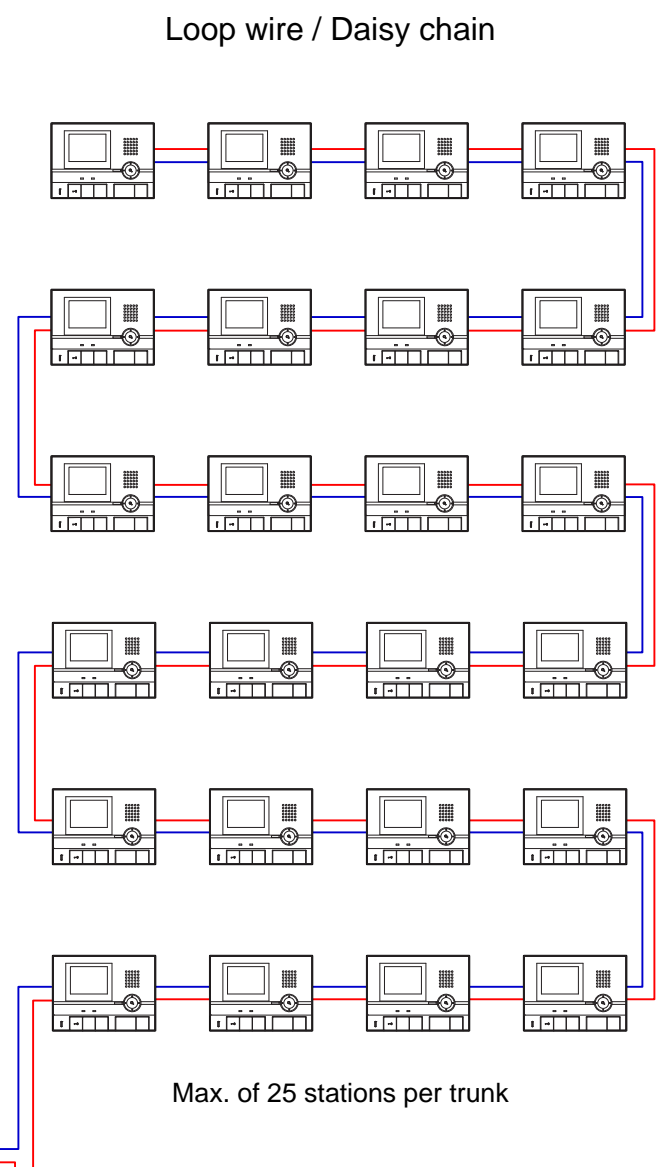

GTV Standard Configuration

- NOTES:**
- = R1, R2 (audio trunk line)
Aiphone wire # 872002
Max. cumulative distance = 8200 ft per sub output of GT-BCX.
 - = A1, A2 & B1, B2 (video trunk line)
Aiphone wire # 871802
(see instructions for video distance)
 - Max. 25 units per trunk
 - DP** Distribution point = punch block, wire nuts, etc
 - PS** PS-2420UL 24V DC power supply
 - PT** Power Supply for Lock
 - PT** Strike or MagLock