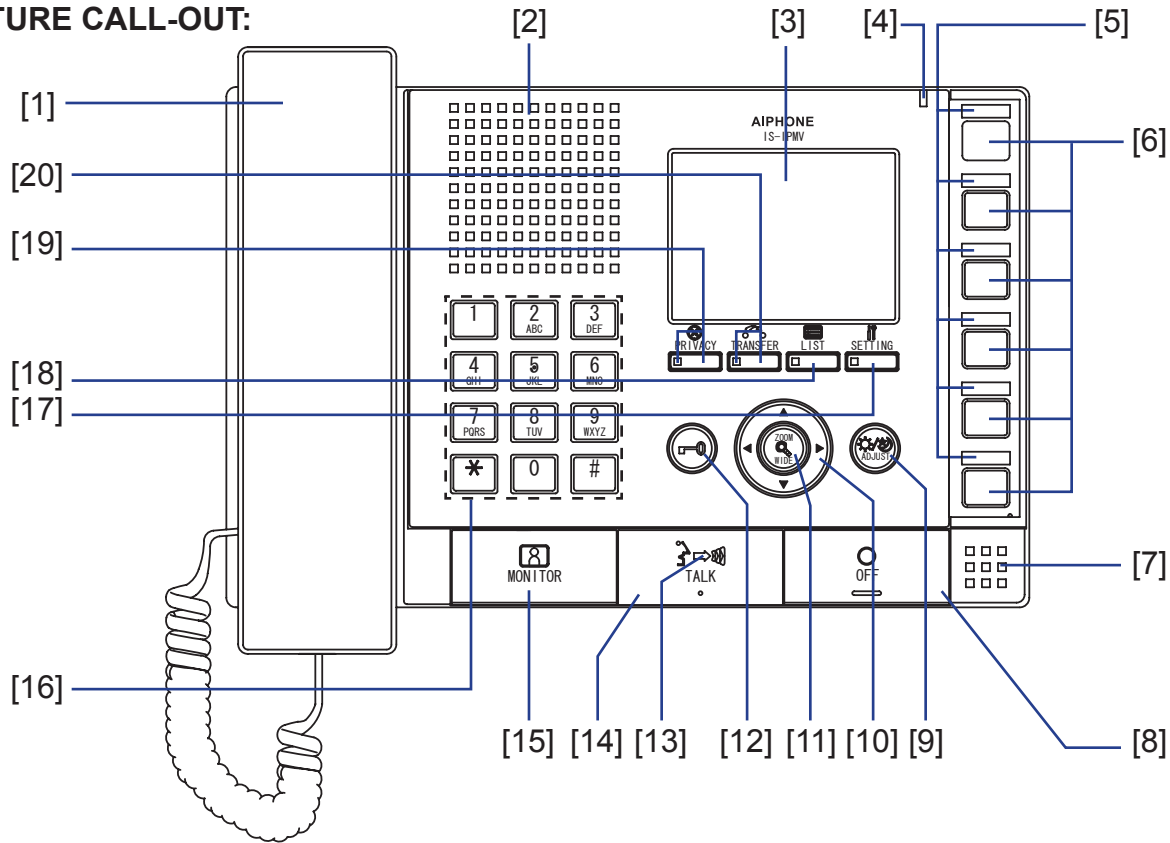

**DESCRIPTION:**

The IS-MV is a video master station with a 3.5" color LCD monitor. It can be wall or desk mounted (desk stand included). The IS-MV offers handset (duplex) and hands-free (VOX/PTT) communication and can page up to 5 zones simultaneously. The unit is equipped with a door release button for the user to allow entry for the visitor. The IS-MV is also equipped with PTZ and brightness controls, giving the user control for camera angle and lighting to better see the visitor requesting entry. Six programmable speed dial buttons are also included for easy access to frequently called subs and paging zones. The IS-MV connects to the IS-CCU or IS-SCU using CAT-5e or CAT-6 cable and is powered by the controller.

IS-CCU FEATURES:

- 3.5" LCD color monitor
- Handset for privacy or hands-free VOX communication
- Door release button
- PTZ & brightness control
- 6 speed dial buttons
- Wall or desk mount (stand included)
- Connects using CAT-5e/6 cable

IS-MV

Master Station

FEATURE CALL-OUT:

FEATURE CALL-OUT DEFINITIONS:

- [1] Handset
- [2] Speaker
- [3] Color LCD Monitor
- [4] Status LED (red)
- [5] Directory cards and covers
- [6] Speed dial buttons (6)
- [7] Microphone
- [8] OFF button
- [9] ADJUST button
- [10] PAN & TILT control button
- [11] ZOOM/WIDE button
- [12] Door release button
- [13] Transmit LED (red)
- [14] TALK button
- [15] MONITOR button
- [16] Dial keys
- [17] SETTING button
- [18] LIST button
- [19] PRIVACY button and LED (red)
- [20] TRANSFER button and LED (red)

SPECIFICATIONS:

Power Source:	Supplied from CCU/SCU
Communication:	
Handset	Simultaneous Communication
Hands-free	Auto-voice actuation or PTT
Monitor:	3.5 inch color LCD
Call history:	Call record 20 Reception record 20
Paging capacity:	Simultaneous to max. 5 zones and/or stations
Mounting:	Desktop w/ stand or wall mount
Temperature:	32-104°F (0-40°C)
Dimensions:	7-1/2" H x 9-7/8" W x 2-3/8" D
Weight:	Approx. 1.81 lbs (820g)