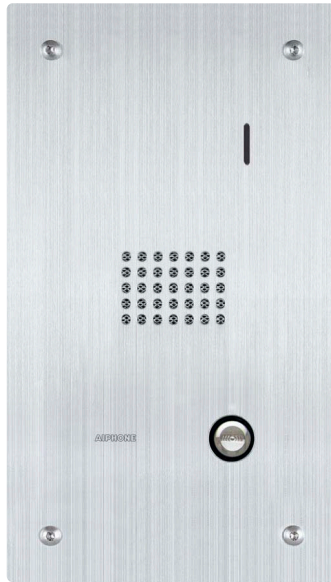

IS-SS, IS-RS Audio Door/Room Stations for the IS Series

DESCRIPTION:

The IS-SS is a stainless steel, flush mount audio only door station and is both vandal and weather resistant. It connects to the IS-CCU, IS-SCU, or IS-RCU using CAT-5e/6 cable. There is a built in dry contact for door release (24V AC/DC, 500mA). The IS-SS is powered by the system.

The IS-RS is a handset style, wall mount, audio only sub station. It connects to the IS-CCU, IS-SCU, or IS-RCU units using CAT-5e/6 cable. It can be used hands-free with the internal speaker or can be tied to an external 8 ohm speaker. The IS-RS is powered by the system.

IS-SS FEATURES:

- Dry contact for door release (24V AC/DC 500mA)
- Weather and Vandal resistant
- For indoor or outdoor use
- Stainless steel
- Flush mount

IS-RS FEATURES:

- Dry contact output (lock, strobe, etc.)
- Contact input (sensor, etc.)
- 8Ω output for external speaker for receiving communication from the master station and paging announcements
- Handset for privacy or hands-free VOX
- Indoor use only
- Surface mount

IS-SS, IS-RS

Audio Door/Sub Stations for the IS Series

FEATURE CALL-OUT:

FEATURE CALL-OUT DEFINITIONS:

- [1] Handset
- [2] Speaker
- [3] Call button
- [4] Transmit LED (red)
- [5] Call/Talk LED (red)
- [6] Microphone
- [7] Speaker receive volume control (0-10)
- [8] Handset receive volume control (0-10)