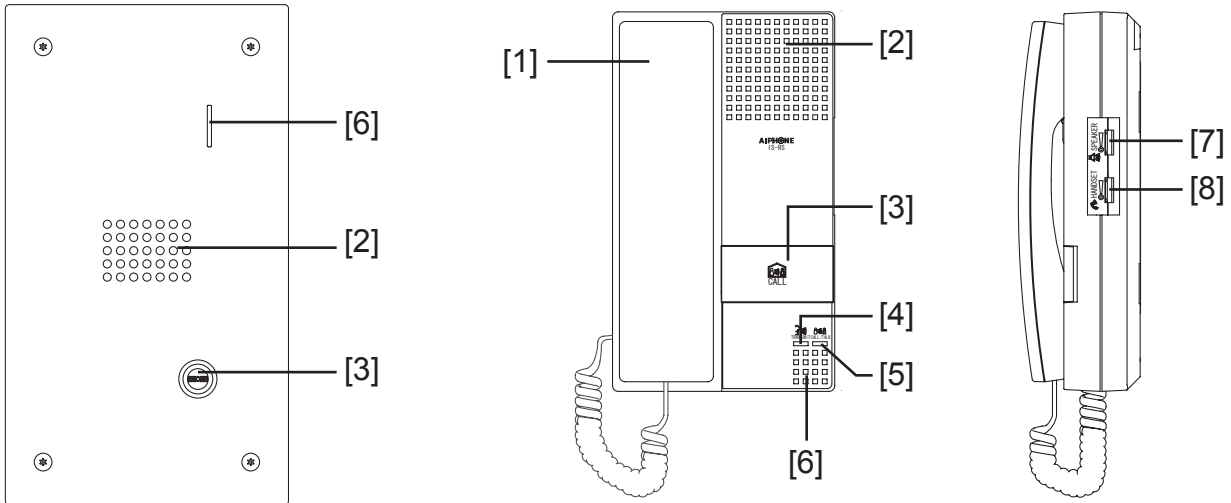

IS-SS, IS-RS

Audio Door/Sub Stations for the IS Series

FEATURE CALL-OUT:

FEATURE CALL-OUT DEFINITIONS:

- [1] Handset
- [2] Speaker
- [3] Call button
- [4] Transmit LED (red)
- [5] Call/Talk LED (red)
- [6] Microphone
- [7] Speaker receive volume control (0-10)
- [8] Handset receive volume control (0-10)

SPECIFICATIONS:

Power Source:	Supplied from IS-CCU/SCU/RCU
Communication:	
IS-SS	Open voice hands-free
IS-RS	Handset: simultaneous comm. Hands-free: VOX or PTT
Mounting:	
IS-SS	Flush mount (box included)
IS-RS	Surface directly to wall or box
Front Panel Housing:	
IS-SS	Stainless steel
IS-RS	Flame resistant ABS resin
Temperature:	
IS-SS	14-140°F (-10-60°C)
IS-RS	32-104°F (0-40°C)
Dimensions:	
IS-SS	10-7/16"H x 5-15/16"W x 1-5/8"D
IS-RS	7-7/8"H x 4-5/8"W x 2-9/16"D
Weight:	
IS-SS	Approx. 1.81lbs (820g)
IS-SS back box	Approx. 1.32lbs (600g)
IS-RS	Approx. 1.17lbs (530g)