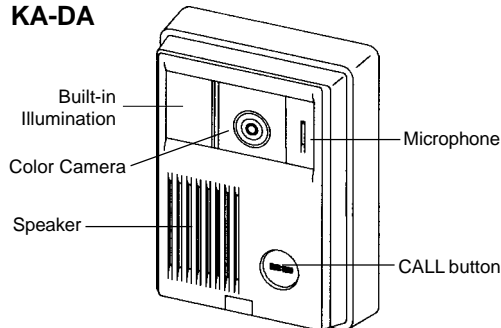

## Color Video Door Station

### DESCRIPTION:

The KA-DA is a color video door station designed for use with the Aiphone KA series video entry system. It features a wide angle color CCD camera with built-in illumination for low light conditions. The call button on the KA-DA turns on the internal monitor and activates a four-stroke chime. Audio communication at the door station is hands free.

### FEATURES:

- Weather resistant for outdoor use
- Wide angle color camera
- Call button rings chime at inside monitor
- Audio and video activate when door calls in
- Hands free communication when master answers
- Built-in illumination for low light conditions
- External light with automatic activation can be added
- Compact surface mount design
- Mounts to 1-gang box or ring
- Simple 2-wire hook-up

### SPECIFICATIONS:

System:	KA-1MD
Power Source:	24V DC - Supplied by monitor
Operating Temperature:	14° ~ 140° F
Communication:	Hands free
Camera Unit:	1/4" Color CCD (Charged Coupled Device) with DSP (Digital Signal Processor)
Image Viewing Area:	31" Vert. x 22" Horiz. at 20"
Wiring Distance:	165' w/22AWG; 330' w/18AWG
Material:	ABS plastic
Color:	Light gray
Mounting:	Surface mount
Backbox:	1-Gang box or ring
Dimensions (H x W x D):	5-1/2" x 4-1/8" x 1-5/8"