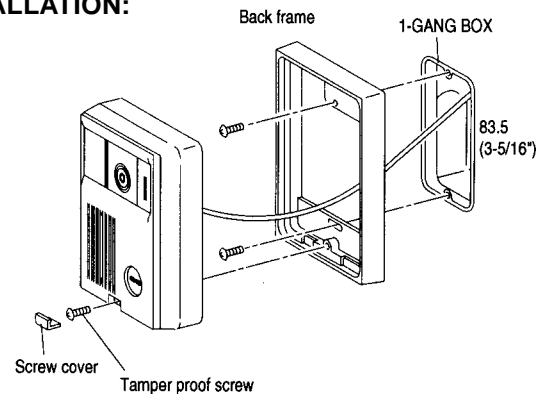

### SPECIFICATIONS:

System:	KA-1MD
Power Source:	24V DC - Supplied by monitor
Operating Temperature:	14° ~ 140° F
Communication:	Hands free
Camera Unit:	1/4" Color CCD (Charged Coupled Device) with DSP (Digital Signal Processor)
Image Viewing Area:	31" Vert. x 22" Horiz. at 20"
Wiring Distance:	165' w/22AWG; 330' w/18AWG
Material:	ABS plastic
Color:	Light gray
Mounting:	Surface mount
Backbox:	1-Gang box or ring
Dimensions (H x W x D):	5-1/2" x 4-1/8" x 1-5/8"