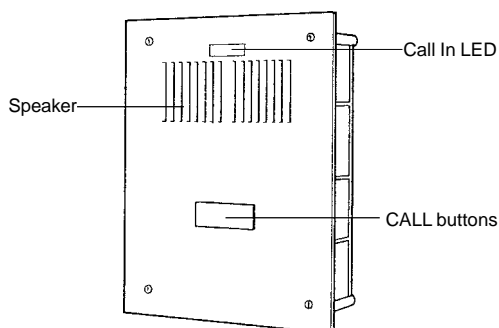

NA-NE

NA-NE FEATURES:

- Push button to call master station
- Latching tone and light at master until answered
- Call-in LED on sub remains illuminated until call is answered by master
- Wall mount
- Flush mounts into provided box
- Optional surface mount box (NBX-2) available
- Pre-tone when master calls any sub

Common Specifications, plus:

Mounting: Flush mount into provided box
Dimensions: 6-1/4" x 8-5/8" x 2-5/8"