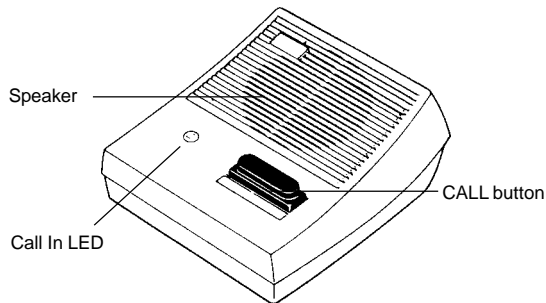

**NEM-Series Sub Stations****NA-A****NA-A FEATURES:**

- Push button to call master station
- Latching tone and light at master until answered
- Call-in LED on sub remains illuminated until call is answered by master
- Hands free communication when master answers
- Desk or wall mount
- Mounts to 1-gang box or ring (wall mount)
- Pre-tone when master calls any sub

**COMMON SPECIFICATIONS:**

System: NEM  
Speaker: 20 ohms  
Conductors: 2 Wires homerun or  
1 common plus 1 individual wire looped  
Wiring Distance: 420' w/22AWG; 1000' w/18AWG  
Call-in: Latching tone and light at master until answered  
Communication: Handsfree at sub

**NA-AN****NA-AN FEATURES:**

- Privacy feature blocks unwanted monitoring from master
- Push button to call master station
- Latching tone and light at master until answered
- Call-in LED on sub remains illuminated until call is answered by master
- Desk or wall mount
- Mounts to 1-gang box or ring (wall mount)
- Pre-tone when master calls any sub

**Common Specifications, plus:**

Mounting: Flush mount into provided box  
Dimensions: 6-1/4" x 8-5/8" x 2-5/8"