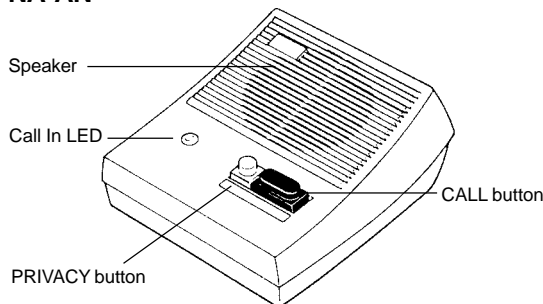

**NEM-Series Sub Stations****NA-A****NA-A FEATURES:**

- Push button to call master station
- Latching tone and light at master until answered
- Call-in LED on sub remains illuminated until call is answered by master
- Hands free communication when master answers
- Desk or wall mount
- Mounts to 1-gang box or ring (wall mount)
- Pre-tone when master calls any sub

**COMMON SPECIFICATIONS:**

System: NEM  
Speaker: 20 ohms  
Conductors: 2 Wires homerun or  
1 common plus 1 individual wire looped  
Wiring Distance: 420' w/22AWG; 1000' w/18AWG  
Call-in: Latching tone and light at master until answered  
Communication: Handsfree at sub

**NA-AN****NA-AN FEATURES:**

- Privacy feature blocks unwanted monitoring from master
- Push button to call master station
- Latching tone and light at master until answered
- Call-in LED on sub remains illuminated until call is answered by master
- Desk or wall mount
- Mounts to 1-gang box or ring (wall mount)
- Pre-tone when master calls any sub

**Common Specifications, plus:**

Privacy button to prevent monitoring.

**NA-NE****NA-NE FEATURES:**

- Push button to call master station
- Latching tone and light at master until answered
- Call-in LED on sub remains illuminated until call is answered by master
- Wall mount
- Flush mounts into provided box
- Optional surface mount box (NBX-2) available
- Pre-tone when master calls any sub