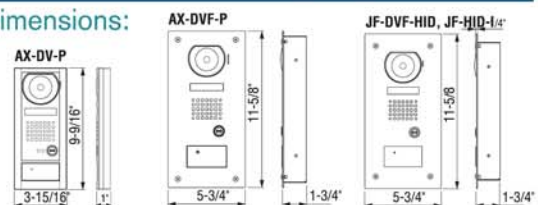

*power requirements not illustrated

Unit Dimensions:

AX-DV-XP

AX-DVF-XP

Card Readers

Embedded in Video Door Stations

- Video + audio + card reader = **All-in-One** access control solution
- Preserves building aesthetics
- Save on install time
- Requires third party access panel

AX-DV-P

AX Series Integratable Communication

JF Series Color Video System

GH Series Multi-Tenant Video Entry System

HID-SS Proximity Card Reader
Shown with 2-gang door station

AX Series sample drawing*

Unit Dimensions: