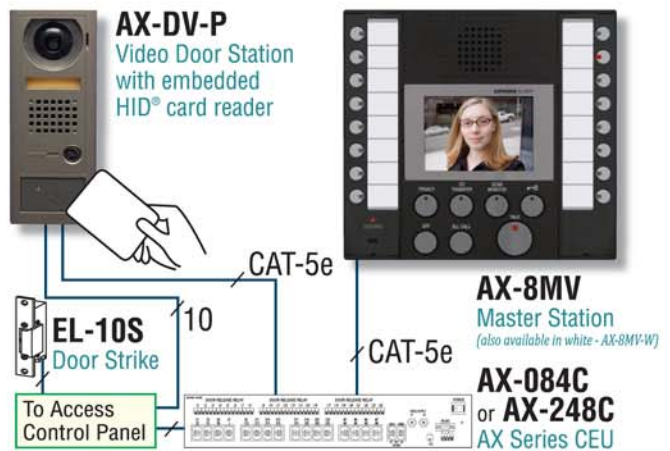

*power requirements not illustrated

Unit Dimensions:

AX-DV-XP

AX-DVF-XP

Card Readers

Embedded in Video Door Stations

- Video + audio + card reader = **All-in-One** access control solution
- Preserves building aesthetics
- Save on install time
- Requires third party access panel

AX-DV-P

AX Series Integratable Communication

JF Series Color Video System

GH Series Multi-Tenant Video Entry System

HID-SS Proximity Card Reader
Shown with 2-gang door station

AX Series sample drawing*

Unit Dimensions: