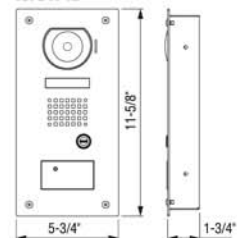

Card Access

Stand-alone Prox Reader

- **No access panel** necessary
- Easy-to-install & program
- Cost effective
- Video + audio + card reader = **All-in-One** access control solution

Includes keypad, program cards, 10 blank cards

"Communication at locked entrances is key especially for those who might be missing theirs."

Access Control for...

- Office parks • School portables • Single family homes
- Retail • Clinics • Restaurants • Secured work areas

The easiest and most cost effective way to install access control devices with communication capabilities. The AX Series allows users to view additional CCTV images on the master stations while door call-ins may be transferred to a telephone line for the best in security integration.

AX Series sample drawing*

AX-084C
or **AX-248C**
AX Series CEU

*power requirements not illustrated

Unit Dimensions:

AX-DVF-XP