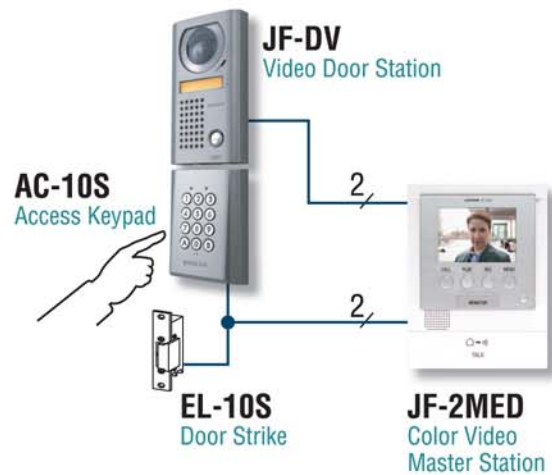

AC-10S
Surface mount keypad

"Legitimate visitors without credentials can be safely and easily identified using Aiphone Video Intercoms."

Access Control for small facilities...

- Office parks • School portables • Single family homes
- Retail • Clinics • Restaurants • Secured work areas

With up to 100 user codes, Aiphone's Access Control Keypad allows for quick and easy access to secured areas. The AC-10S matches the design of the JF-Series JF-DV video door station. This system supports up to 2 doors and 3 master stations.

JF Series sample drawing*

*power requirements not illustrated

Unit Dimensions:

Card Access

Stand-alone Prox Reader

- **No access panel** necessary
- Easy-to-install & program
- Cost effective
- Video + audio + card reader = **All-in-One** access control solution

AX-DV-XP
AX Series Integratable Communication Color Video Door Stations

AX-DVF-XP

XP Kit

Includes keypad, program cards, 10 blank cards

"Communication at locked entrances is key especially for those who might be missing theirs."