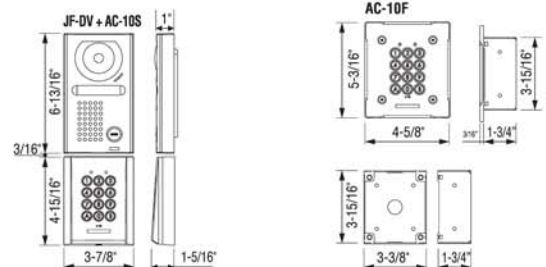

JF Series sample drawing*

*power requirements not illustrated

Unit Dimensions:

Card Access

Stand-alone Prox Reader

- **No access panel** necessary
- Easy-to-install & program
- Cost effective
- Video + audio + card reader = **All-in-One** access control solution