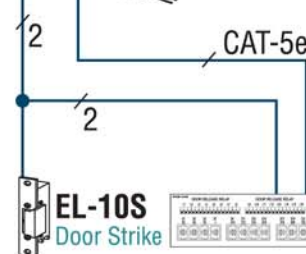

EL-10S
Door Strike