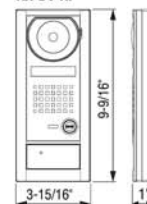

Unit Dimensions:

AX-DV-XP