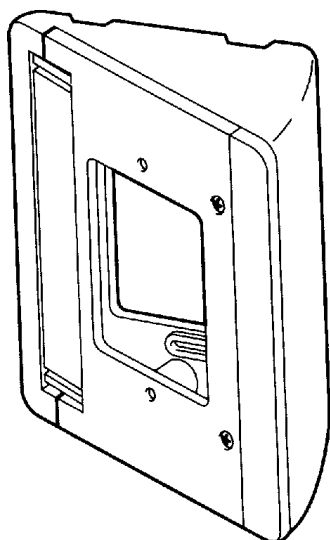

KAW-D

30 Degree Angle Box for Video Door Station

KAW-D**USE WITH THESE VIDEO DOOR STATIONS:**

- KA-DA: Color Sentry fixed camera, silver
- KA-DAR: Color Sentry Tilt camera, silver
- MY-CA: MY Series PanTilt camera, black
- MY-DS: MY Series fixed camera, brown
- MK-DS: MK Series fixed camera, black

DESCRIPTION:

The KAW-D is a 30° mounting box for Aiphone surface mounted video door stations. It is perfect for applications where the camera must be mounted to either the right or left of a wide doorway. The KAW-D is constructed of ABS plastic and mounts to a single gang box.

SPECIFICATIONS:

Mounting:	Single Gang box
Material:	ABS Plastic
Color:	Charcoal Gray
Faceplate angle:	30°
Dimensions:	5-5/8"H x 4-1/8"W

FEATURES:

- Can be installed with any Aiphone surface mount video door station
- Angles video door stations outward by 30°
- Can mount to either right or left of door
- Hinged faceplate for mounting door station
- Made of durable ABS plastic
- Mounts to a single gang box