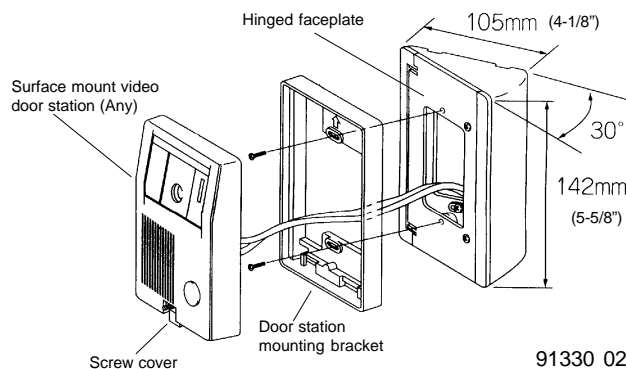

MOUNTING & INSTALLATION:

*Intercom Solutions For
Communications and Security*

91330 0299
Printed in USA